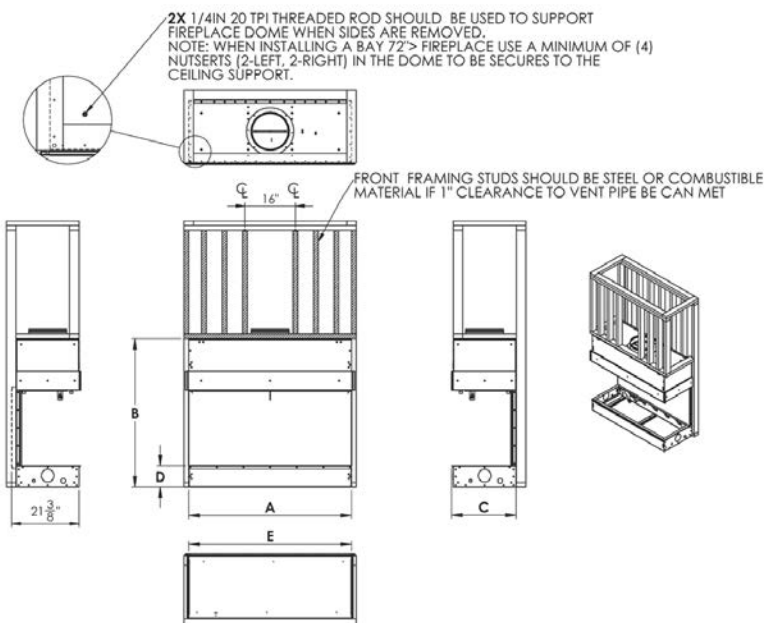

BAY

MODEL	FRAMING DIMENSIONS			BOTTOM TO DRYWALL STOP	VIEWING AREA
	A	B	C	D	E
SML-48XXX-XX	54 3/8"	47"	21 3/4"	6 3/4"	50 7/8"
SML-60XXX-XX	66 3/8"	47"	21 3/4"	6 3/4"	62 7/8"
SML-72XXX-XX	78 3/8"	47"	21 3/4"	6 3/4"	74 7/8"
SML-84XXX-XX	90 3/8"	53"	21 3/4"	6 3/4"	86 7/8"
SML-96XXX-XX	102 3/8"	53"	21 3/4"	6 3/4"	98 7/8"