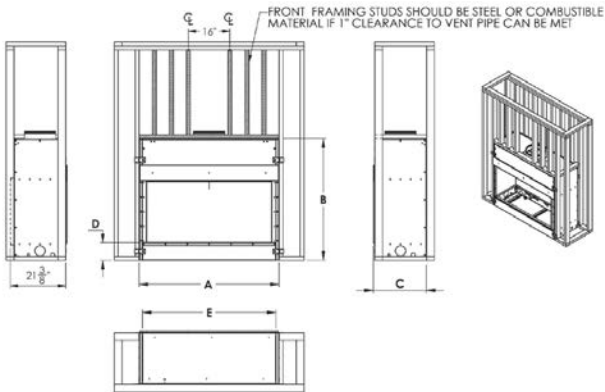

FRAME IN SPECIFICATIONS

FRONT VIEW

MODEL	FRAMING DIMENSIONS			BOTTOM TO DRYWALL STOP	VIEWING AREA
	A	B	C	D	E
SML-48XXX-XX	54 3/8"	47"	21 3/4"	6 3/4"	50 7/16"
SML-60XXX-XX	66 3/8"	47"	21 3/4"	6 3/4"	62 7/16"
SML-72XXX-XX	78 3/8"	47"	21 3/4"	6 3/4"	74 7/16"
SML-84XXX-XX	90 3/8"	53"	21 3/4"	6 3/4"	86 7/16"
SML-96XXX-XX	102 3/8"	53"	21 3/4"	6 3/4"	98 7/16"