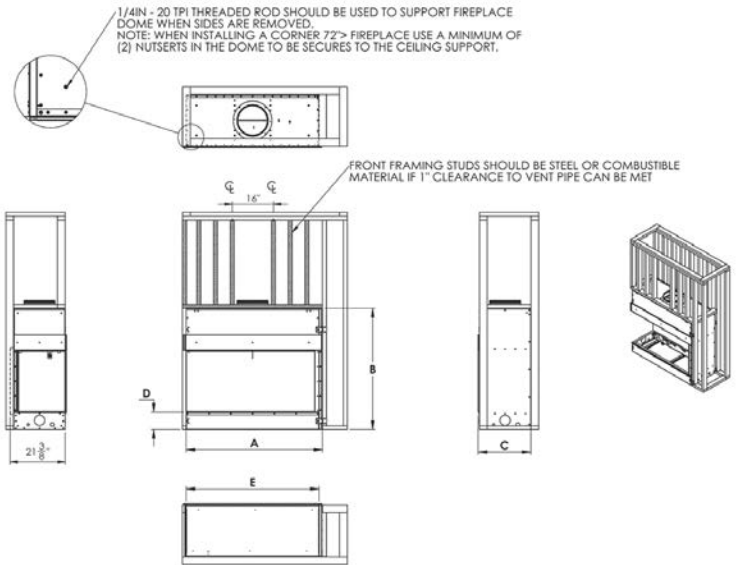

LEFT CORNER

(Reverse for right corner)

MODEL	FRAMING DIMENSIONS			BOTTOM TO DRYWALL STOP	VIEWING AREA
	A	B	C	D	E
SML-48XXX-XX	54 3/8"	47"	21 3/4"	6 3/4"	50 7/8"
SML-60XXX-XX	66 3/8"	47"	21 3/4"	6 3/4"	62 7/8"
SML-72XXX-XX	78 3/8"	47"	21 3/4"	6 3/4"	74 7/8"
SML-84XXX-XX	90 3/8"	53"	21 3/4"	6 3/4"	86 7/8"
SML-96XXX-XX	102 3/8"	53"	21 3/4"	6 3/4"	98 7/8"